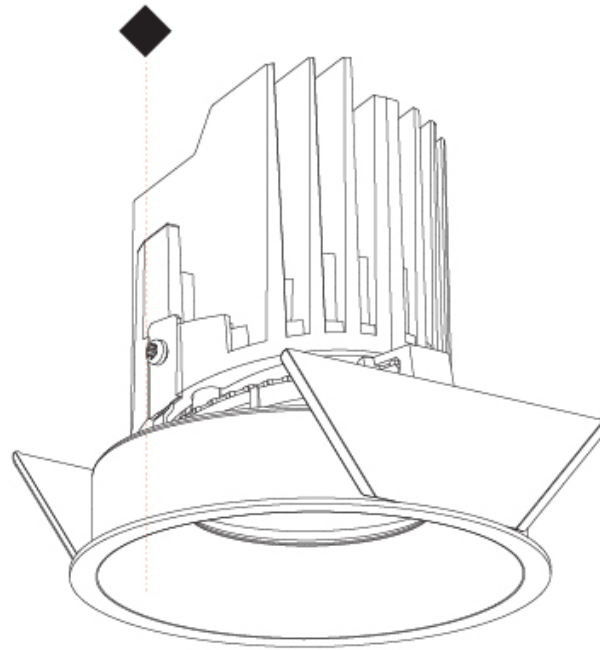

BIONIQ ROUND SEMI ADJUSTABLE RECESSED

A35302-

PROJECT

TYPE

SPECIFIER

QUANTITY

DATE